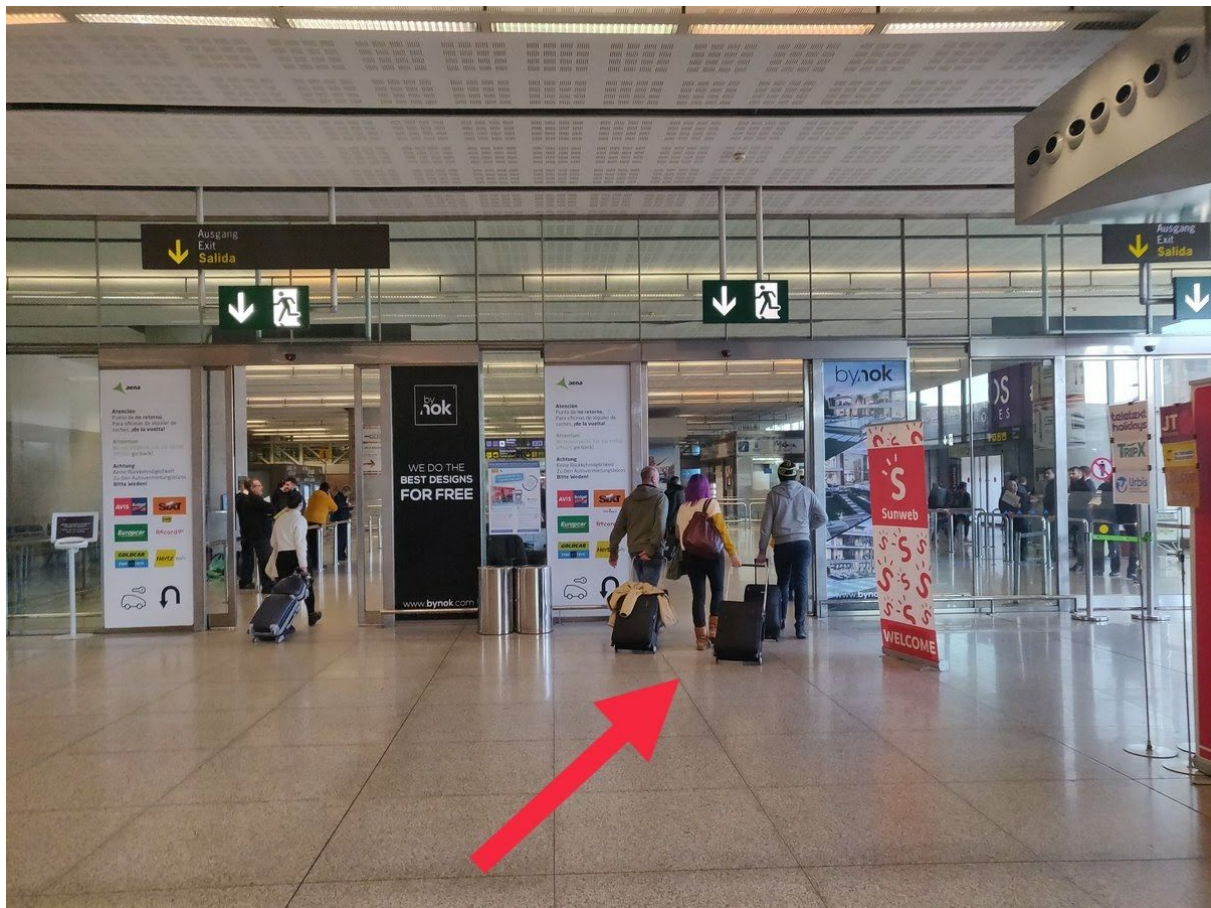

# How to Find The Malaga Airport Bus Station for Tour Operators

## Instructions for Malaga airport arrival - How to locate the Tour Operator Bus Terminal/Station

1. After collecting luggage follow everybody else into the main arrivals hall.

2. When you enter the arrivals hall exit via the doors on the right

3. Just 20m ahead on the left you will find this information board

4. Look for your Tour Operator Name (this will be supplied to your mobile phone prior to landing). Alongside the Tour Operator Name will be the relevant bus platform number. Proceed down the automatic stairs next to the Information Board (2 floors). This brings you to the Tour Operator bus station. Find your platform number and your bus should be waiting for you.