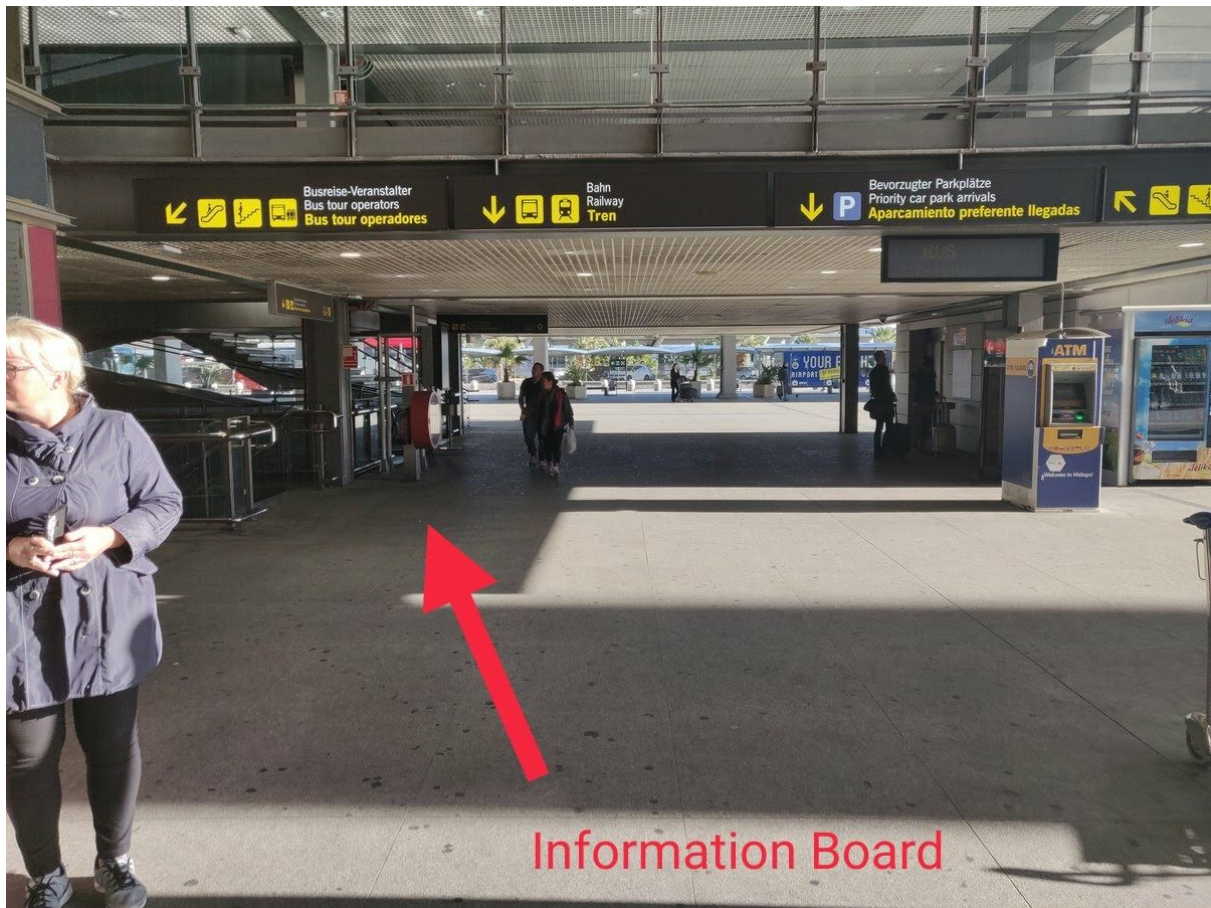

# How to Find The Malaga Airport Bus Station for Tour Operators

## Instructions for Malaga airport arrival - How to locate the Tour Operator Bus Terminal/Station

1. After collecting luggage follow everybody else into the main arrivals hall.

2. When you enter the arrivals hall exit via the doors on the right

3. Just 20m ahead on the left you will find this information board

4. Look for your Tour Operator Name (this will be supplied to your mobile phone prior to landing). Alongside the Tour Operator Name will be the relevant bus platform number. Proceed down the automatic stairs next to the Information Board (2 floors). This brings you to the Tour Operator bus station. Find your platform number and your bus should be waiting for you.