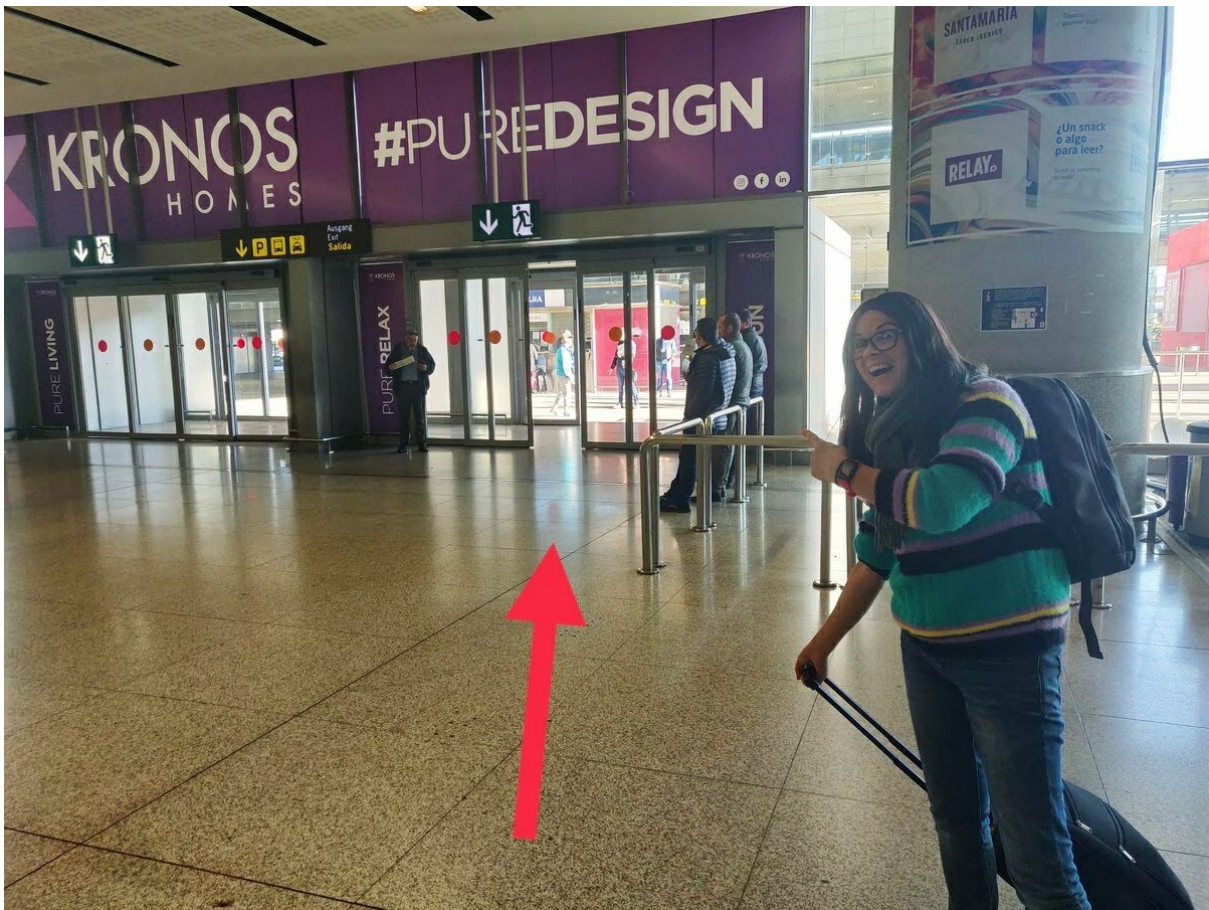

# How to Find The Malaga Airport Bus Station for Tour Operators

## Instructions for Malaga airport arrival - How to locate the Tour Operator Bus Terminal/Station

1. After collecting luggage follow everybody else into the main arrivals hall.

2. When you enter the arrivals hall exit via the doors on the right